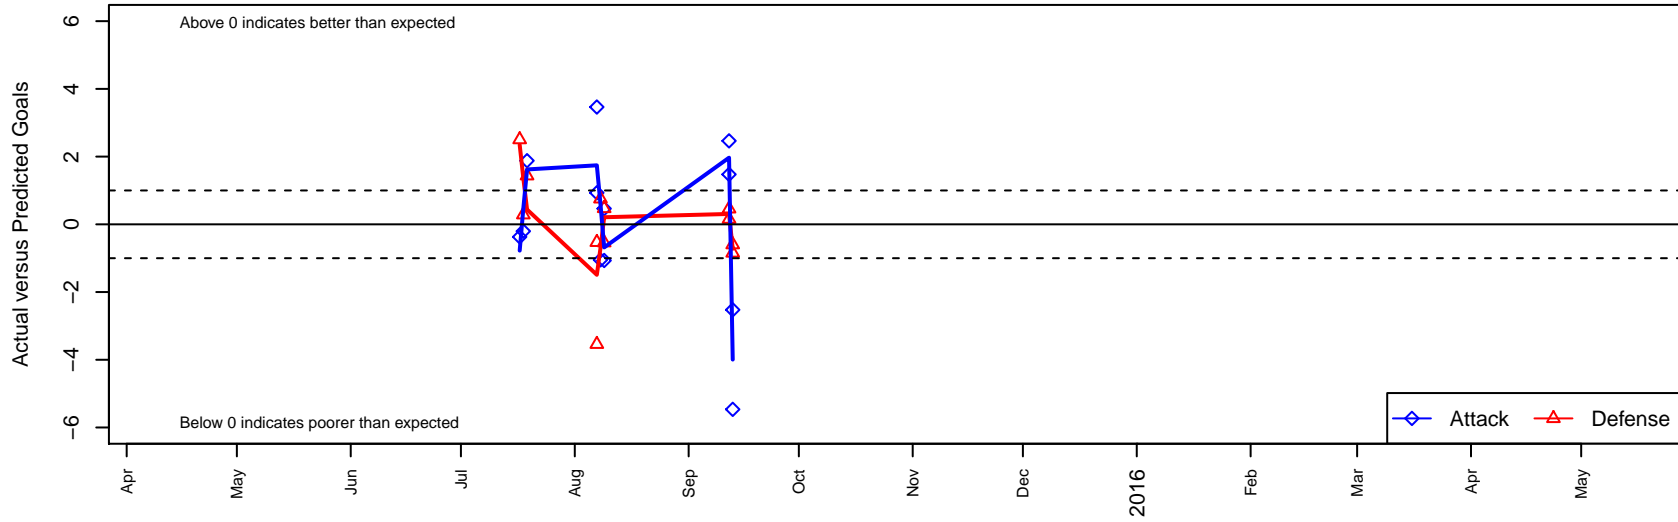

# SSC Shadow A G04

Spokane SC Shadow  
 Spokane, WA  
 G04 total strength=523  
 attack=0.54 defense=0.27

alt names used:  
 SSC SHADOW G04 VALDEZ (WA)  
 SPOKANE SHADOW VALDEZ (WA)  
 SSC SHADOWG04 VALDEZ

Venues played:  
 2015 Nike Crossfire Challenge Super 9v9 U11  
 2015 Les Schwab NW Cup U11 U11  
 2015 Pend Orielle Cup Gold

**SSC Shadow A G04**  
 Dots are actual minus expected GF (blue circles) and GA (red triangles).  
 Blue line is smoothed change in attack strength. Red is smoothed change in defense strength.

**attack and defense variance (black dot)  
relative to other teams  
and top 10 in region**

**attack and defense rating  
relative to others at age  
and all opponents in last 13 months**

**attack and defense rating  
relative to others at age  
and all opponents in last 13 months**

**Performance relative to 13 month average**

**Performance relative to 13 month average**

Distribution of opponents  
 Red = Lose zone, Blue = Win zone, Green = Even  
 Black line separates win/lose zones