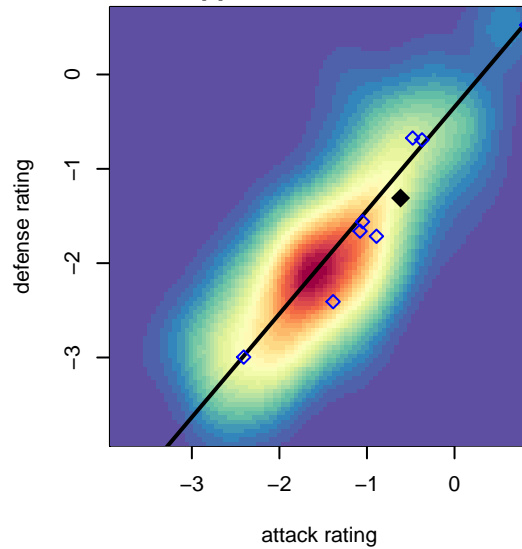

# SSC Shadow A G04

Spokane SC Shadow  
 Spokane, WA  
 G04 total strength=523  
 attack=0.54 defense=0.27

alt names used:  
 SSC SHADOW G04 VALDEZ (WA)  
 SPOKANE SHADOW VALDEZ (WA)  
 SSC SHADOWG04 VALDEZ

Venues played:  
 2015 Nike Crossfire Challenge Super 9v9 U11  
 2015 Les Schwab NW Cup U11 U11  
 2015 Pend Orielle Cup Gold

**SSC Shadow A G04**  
 Dots are actual minus expected GF (blue circles) and GA (red triangles).  
 Blue line is smoothed change in attack strength. Red is smoothed change in defense strength.

**attack and defense variance (black dot)  
relative to other teams  
and top 10 in region**

**attack and defense rating  
relative to others at age  
and all opponents in last 13 months**

**attack and defense rating  
relative to others at age  
and all opponents in last 13 months**

**Performance relative to 13 month average**

**Performance relative to 13 month average**

Distribution of opponents  
 Red = Lose zone, Blue = Win zone, Green = Even  
 Black line separates win/lose zones