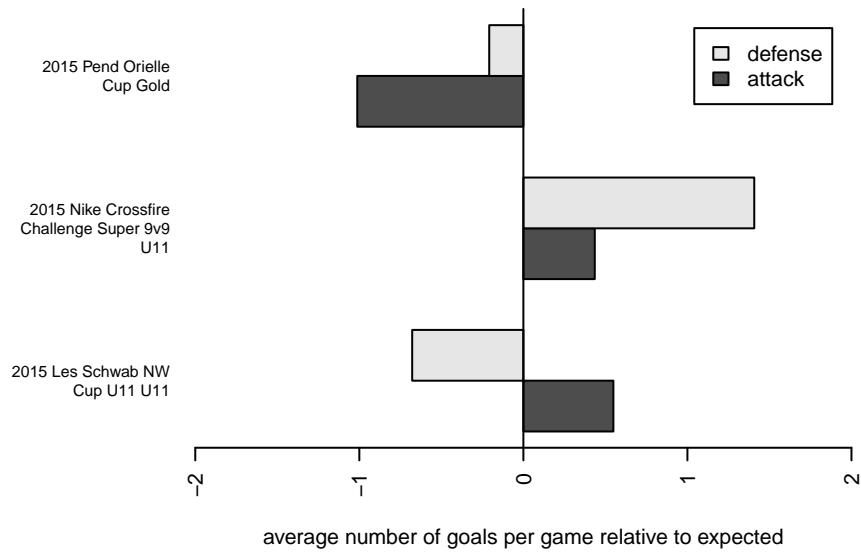

Venues played:  
 2015 Nike Crossfire Challenge Super 9v9 U11  
 2015 Les Schwab NW Cup U11 U11  
 2015 Pend Orielle Cup Gold

**SSC Shadow A G04**  
 Dots are actual minus expected GF (blue circles) and GA (red triangles).  
 Blue line is smoothed change in attack strength. Red is smoothed change in defense strength.

**attack and defense variance (black dot)  
relative to other teams  
and top 10 in region**

**attack and defense rating  
relative to others at age  
and all opponents in last 13 months**

**attack and defense rating  
relative to others at age  
and all opponents in last 13 months**

**Performance relative to 13 month average**

**Performance relative to 13 month average**

Distribution of opponents  
 Red = Lose zone, Blue = Win zone, Green = Even  
 Black line separates win/lose zones