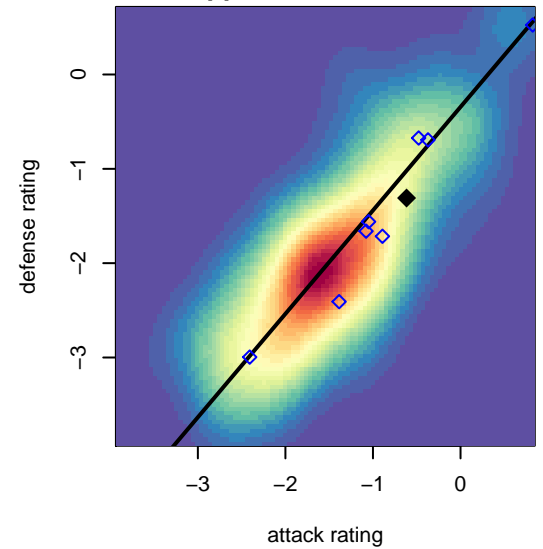

# SSC Shadow A G04

Spokane SC Shadow  
 Spokane, WA  
 G04 total strength=523  
 attack=0.54 defense=0.27

alt names used:  
 SSC SHADOW G04 VALDEZ (WA)  
 SPOKANE SHADOW VALDEZ (WA)  
 SSC SHADOWG04 VALDEZ

Venues played:  
 2015 Nike Crossfire Challenge Super 9v9 U11  
 2015 Les Schwab NW Cup U11 U11  
 2015 Pend Orielle Cup Gold

**SSC Shadow A G04**  
 Dots are actual minus expected GF (blue circles) and GA (red triangles).  
 Blue line is smoothed change in attack strength. Red is smoothed change in defense strength.

**attack and defense variance (black dot)  
relative to other teams  
and top 10 in region**

**attack and defense rating  
relative to others at age  
and all opponents in last 13 months**

**attack and defense rating  
relative to others at age  
and all opponents in last 13 months**

**Performance relative to 13 month average**

**Performance relative to 13 month average**

Distribution of opponents  
 Red = Lose zone, Blue = Win zone, Green = Even  
 Black line separates win/lose zones