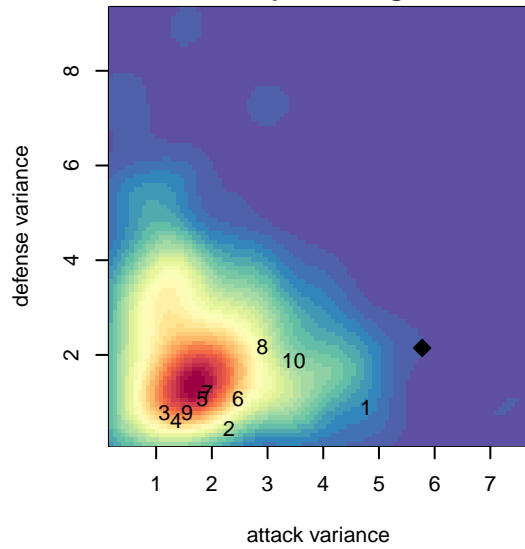

# SSC Shadow A G04

Spokane SC Shadow  
 Spokane, WA  
 G04 total strength=523  
 attack=0.54 defense=0.27

alt names used:  
 SSC SHADOW G04 VALDEZ (WA)  
 SPOKANE SHADOW VALDEZ (WA)  
 SSC SHADOWG04 VALDEZ

Venues played:  
 2015 Nike Crossfire Challenge Super 9v9 U11  
 2015 Les Schwab NW Cup U11 U11  
 2015 Pend Orielle Cup Gold

**SSC Shadow A G04**  
 Dots are actual minus expected GF (blue circles) and GA (red triangles).  
 Blue line is smoothed change in attack strength. Red is smoothed change in defense strength.

**attack and defense variance (black dot)  
relative to other teams  
and top 10 in region**

**attack and defense rating  
relative to others at age  
and all opponents in last 13 months**

**attack and defense rating  
relative to others at age  
and all opponents in last 13 months**