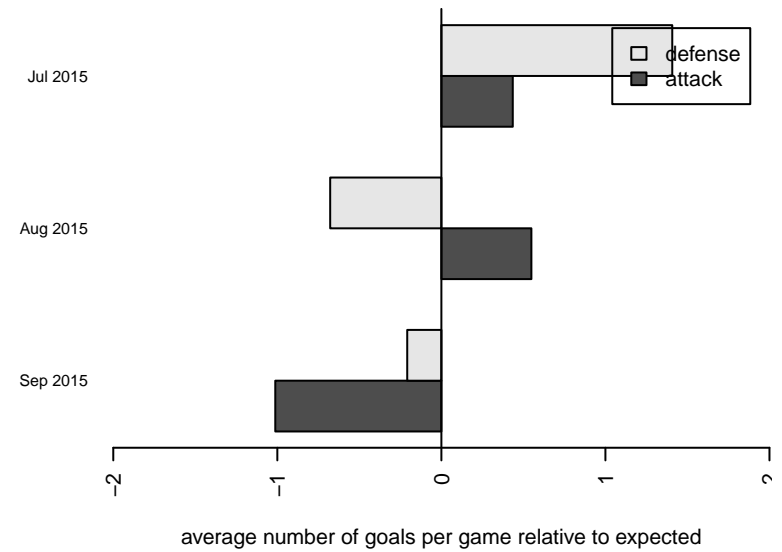

Venues played:  
 2015 Nike Crossfire Challenge Super 9v9 U11  
 2015 Les Schwab NW Cup U11 U11  
 2015 Pend Orielle Cup Gold

**SSC Shadow A G04**  
 Dots are actual minus expected GF (blue circles) and GA (red triangles).  
 Blue line is smoothed change in attack strength. Red is smoothed change in defense strength.

**attack and defense variance (black dot)  
relative to other teams  
and top 10 in region**

**attack and defense rating  
relative to others at age  
and all opponents in last 13 months**

**attack and defense rating  
relative to others at age  
and all opponents in last 13 months**

**Performance relative to 13 month average**

**Performance relative to 13 month average**

Distribution of opponents  
 Red = Lose zone, Blue = Win zone, Green = Even  
 Black line separates win/lose zones