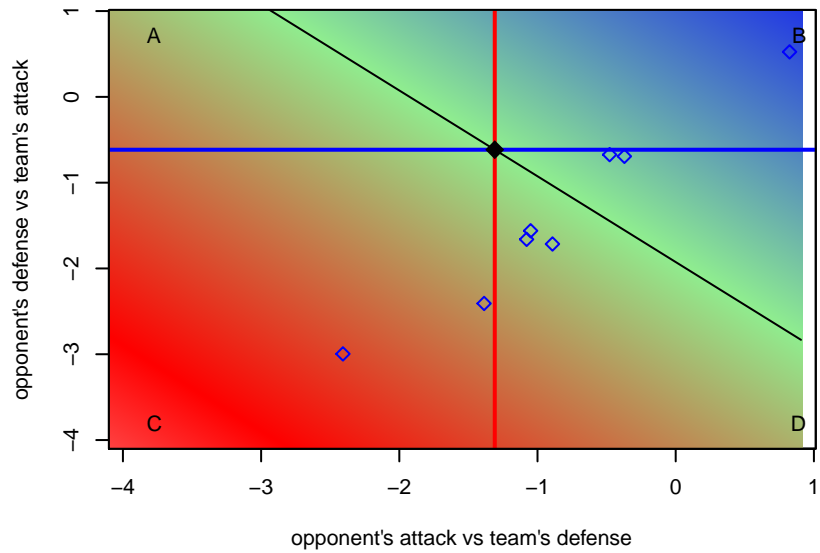

Venues played:  
 2015 Nike Crossfire Challenge Super 9v9 U11  
 2015 Les Schwab NW Cup U11 U11  
 2015 Pend Orielle Cup Gold

**SSC Shadow A G04**  
 Dots are actual minus expected GF (blue circles) and GA (red triangles).  
 Blue line is smoothed change in attack strength. Red is smoothed change in defense strength.

**attack and defense variance (black dot)  
relative to other teams  
and top 10 in region**

**attack and defense rating  
relative to others at age  
and all opponents in last 13 months**

**attack and defense rating  
relative to others at age  
and all opponents in last 13 months**

**Performance relative to 13 month average**

**Performance relative to 13 month average**

Distribution of opponents  
 Red = Lose zone, Blue = Win zone, Green = Even  
 Black line separates win/lose zones